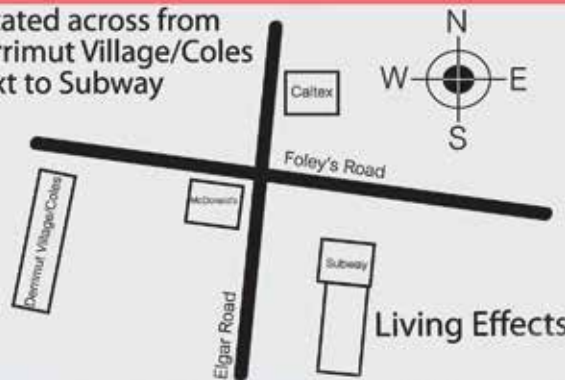

Located across from Derrimut Village/Coles Next to Subway

**CONTACT US:**

8385-9080  
[info@livingeffects.com.au](mailto:info@livingeffects.com.au)

**FIND US:**

@living\_effects

Living Effects 1-11 Elgar Road